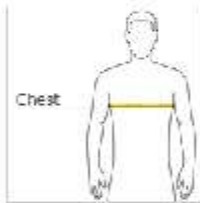

- 3.8-ounce, 100% polyester Interlock with PosiCharge technology
- Removable tag for comfort and relabeling
- Set-in sleeves

Given the extreme heat required for sublimation, please consult with your decorator. It is highly recommended to sample test product by color before production.

HOW TO MEASURE

Chest

CHEST WIDTH

Measure under the arm and around the fullest part of the chest with arms down, keeping tape horizontal.

SIZE CHART

	XS	S	M	L	XL
Size	4	6/8	10/12	14/16	18/20
Chest	25-26	26-28	28-30	30-32	32-35