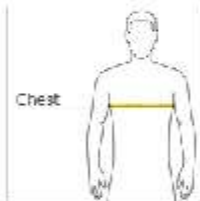

HOW TO MEASURE

Chest

CHEST WIDTH

Measure under the arm and around the fullest part of the chest with arms down, keeping tape horizontal.

SIZE CHART

	XS	S	M	L	XL	2XL	3XL	4XL
Chest	32-34	35-37	38-40	41-43	44-46	47-49	50-53	54-57