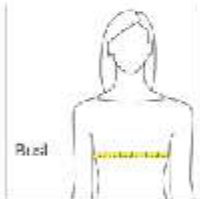

- 3.8-ounce, 100% polyester interlock with PosiCharge technology
- Removable tag for comfort and relabeling
- Set-in sleeves

Given the extreme heat required for sublimation, please consult with your decorator. It is highly recommended to sample test product by color before production.

HOW TO MEASURE

Bust

BUST

Measure under the arm and around the fullest part of the bust with arms down, keeping tape horizontal.

SIZE CHART

	XS	S	M	L	XL	XXL	3XL	4XL
Size	2	4/6	8/10	12/14	16/18	20/22	24/26	28/30
Bust	32-34	35-36	37-38	39-41	42-44	45-47	48-51	52-55