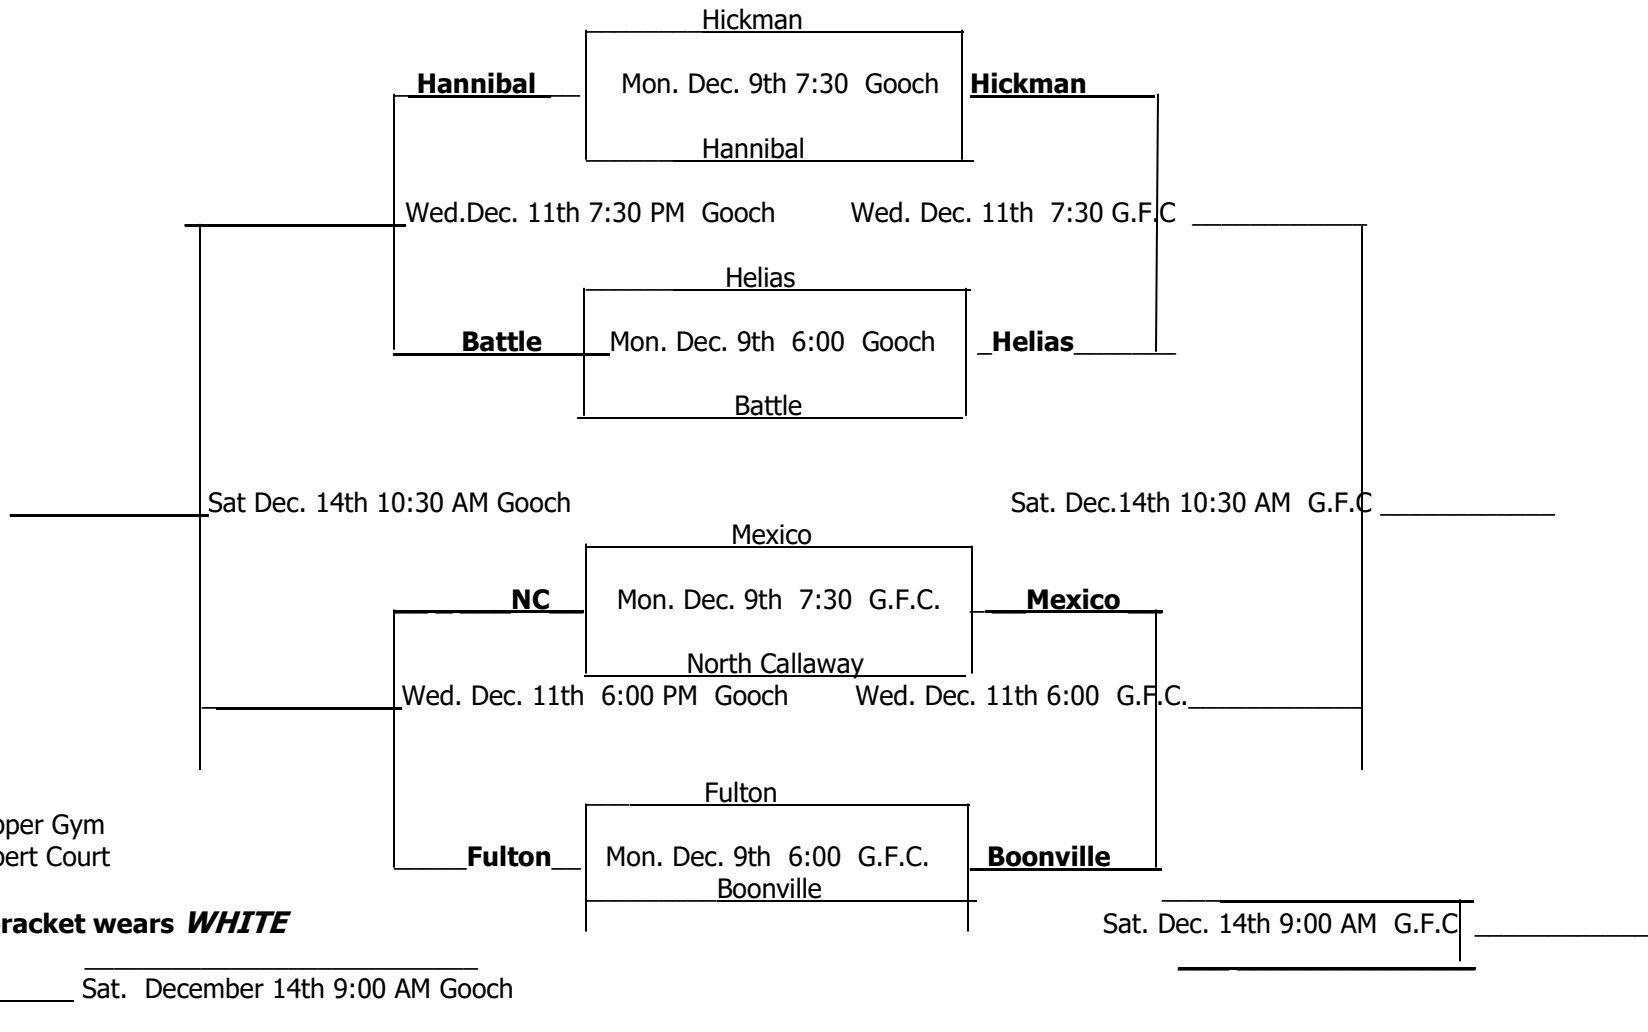

# Mexico Freshman Tournament 2019

Gooch Gym=Upper Gym  
 GFC = Gary Filbert Court

**Top team in bracket wears WHITE**